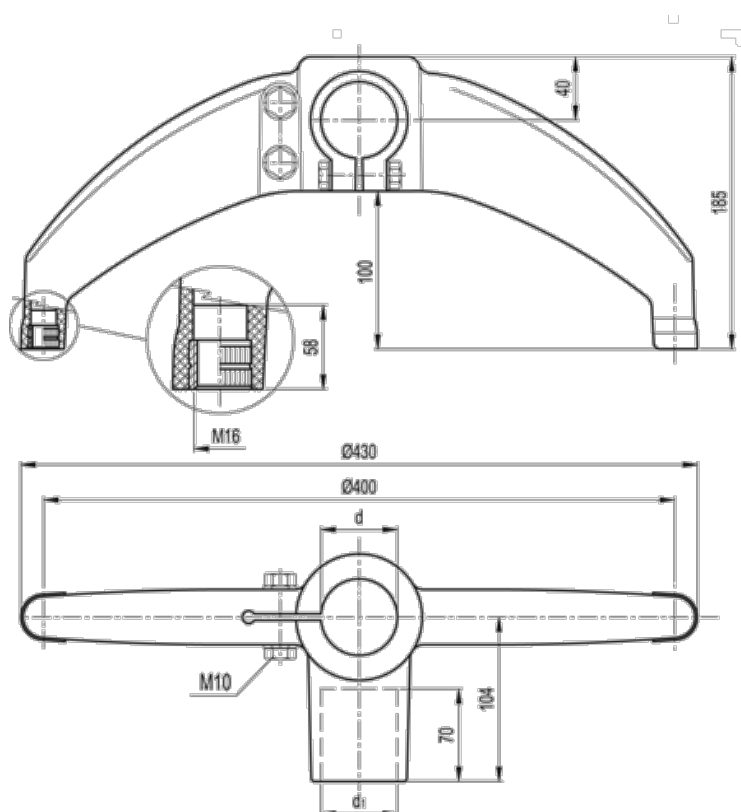

Data Sheet

Article number: 2310419626

Description: E+G Support base with connection joint
BAG2-180-48-48-A

Measures

d (inch) = 1 1/2 Gas
d1 (inch) = 1 1/2 Gas
d1 (mm) = 48.3
d mm = 48.3
Weight (g) = 700